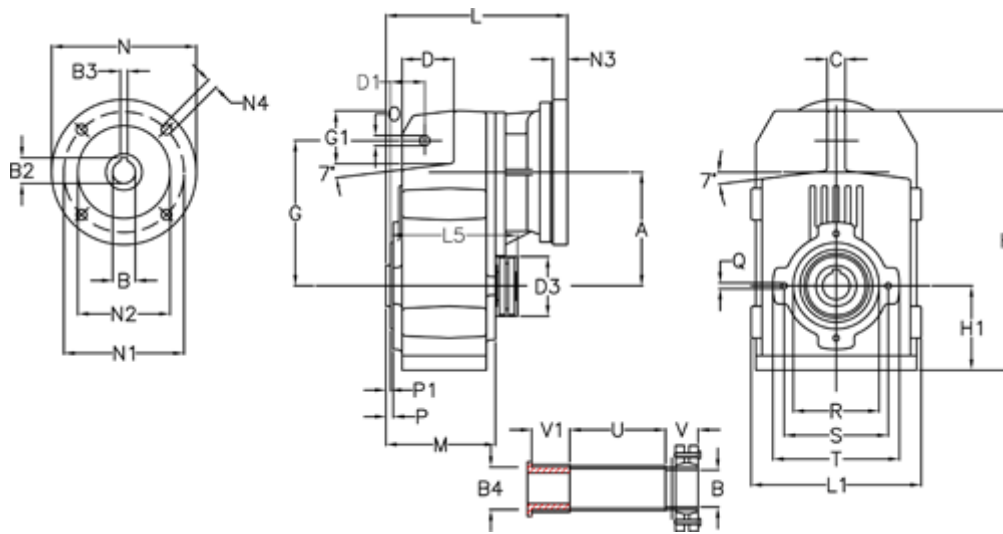

Article number: 29560410608620

Description: Shaft mounted gear  
A413QF42-106-P63B5

## Measures

A = 175.75	D1 = 56.5	I5 = 200.0	P1 = 3.5	V = 49
B = 42	d3 = 100	M = 144.0	Q = M12x19	V1 = 49
B1 = 11	G = 218	N = 140	R = 130	
B2 = 12.8	G1 = 97.5	N1 = 115	S = 165	
B3 = 4	H = 389.0	N2 = 95	T = 200	
B4 = 42	H1 = 116.0	N4 = M8x19	Tightening torque Nm adapter bushing = 6.0	
C = 16	L = 246.0	O = 14	Tightening torque Nm shrink disc = 10.0	
D = 79.0	L1 = 242	P = 7.5	U = 82.0	